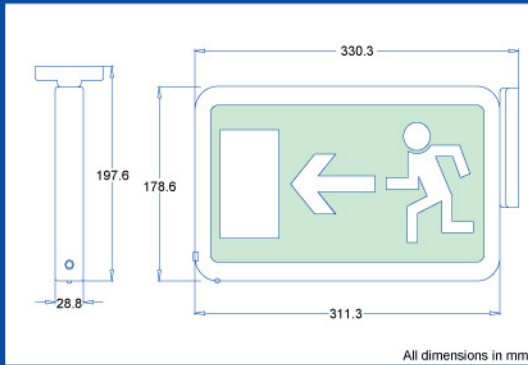

KO_i

Emergency EXIT signs (Plastic enclosure)

Product code	Enclosure	Number of faces	Power backup	Operating mode	Duration (hours)	Self diagnostic	Input voltage	Damp location	Lamp type	Power
EP2BM3	Plastic	2	Battery backup	Maintained	3	No	85-265V 50/60Hz	Yes	6 x LED	<3W
EP2BM1	Plastic	2	Battery backup	Maintained	1	No	85-265V 50/60Hz	Yes	6 x LED	<3W
EP1BM3	Plastic	1	Battery backup	Maintained	3	No	85-265V 50/60Hz	Yes	6 x LED	<3W
EP1BM1	Plastic	1	Battery backup	Maintained	1	No	85-265V 50/60Hz	Yes	6 x LED	<3W
EP2AM0	Plastic	2	AC only	Maintained	0	No	85-265V 50/60Hz	Yes	6 x LED	<2W
EP1AM0	Plastic	1	AC only	Maintained	0	No	85-265V 50/60Hz	Yes	6 x LED	<2W
EP2BM3-SDT	Plastic	2	Battery backup	Maintained	3	Yes	85-265V 50/60Hz	Yes	6 x LED	<3W
EP2BM1-SDT	Plastic	2	Battery backup	Maintained	1	Yes	85-265V 50/60Hz	Yes	6 x LED	<3W
EP1BM3-SDT	Plastic	1	Battery backup	Maintained	3	Yes	85-265V 50/60Hz	Yes	6 x LED	<3W
EP1BM1-SDT	Plastic	1	Battery backup	Maintained	1	Yes	85-265V 50/60Hz	Yes	6 x LED	<3W
EP2BN3	Plastic	2	Battery backup	Non-Maintained	3	No	85-265V 50/60Hz	Yes	6 x LED	<3W
EP2BN1	Plastic	2	Battery backup	Non-Maintained	1	No	85-265V 50/60Hz	Yes	6 x LED	<3W
EP1BN3	Plastic	1	Battery backup	Non-Maintained	3	No	85-265V 50/60Hz	Yes	6 x LED	<3W
EP1BN1	Plastic	1	Battery backup	Non-Maintained	1	No	85-265V 50/60Hz	Yes	6 x LED	<3W
EP2BN3-SDT	Plastic	2	Battery backup	Non-Maintained	3	Yes	85-265V 50/60Hz	Yes	6 x LED	<3W
EP2BN1-SDT	Plastic	2	Battery backup	Non-Maintained	1	Yes	85-265V 50/60Hz	Yes	6 x LED	<3W
EP1BN3-SDT	Plastic	1	Battery backup	Non-Maintained	3	Yes	85-265V 50/60Hz	Yes	6 x LED	<3W
EP1BN1-SDT	Plastic	1	Battery backup	Non-Maintained	1	Yes	85-265V 50/60Hz	Yes	6 x LED	<3W